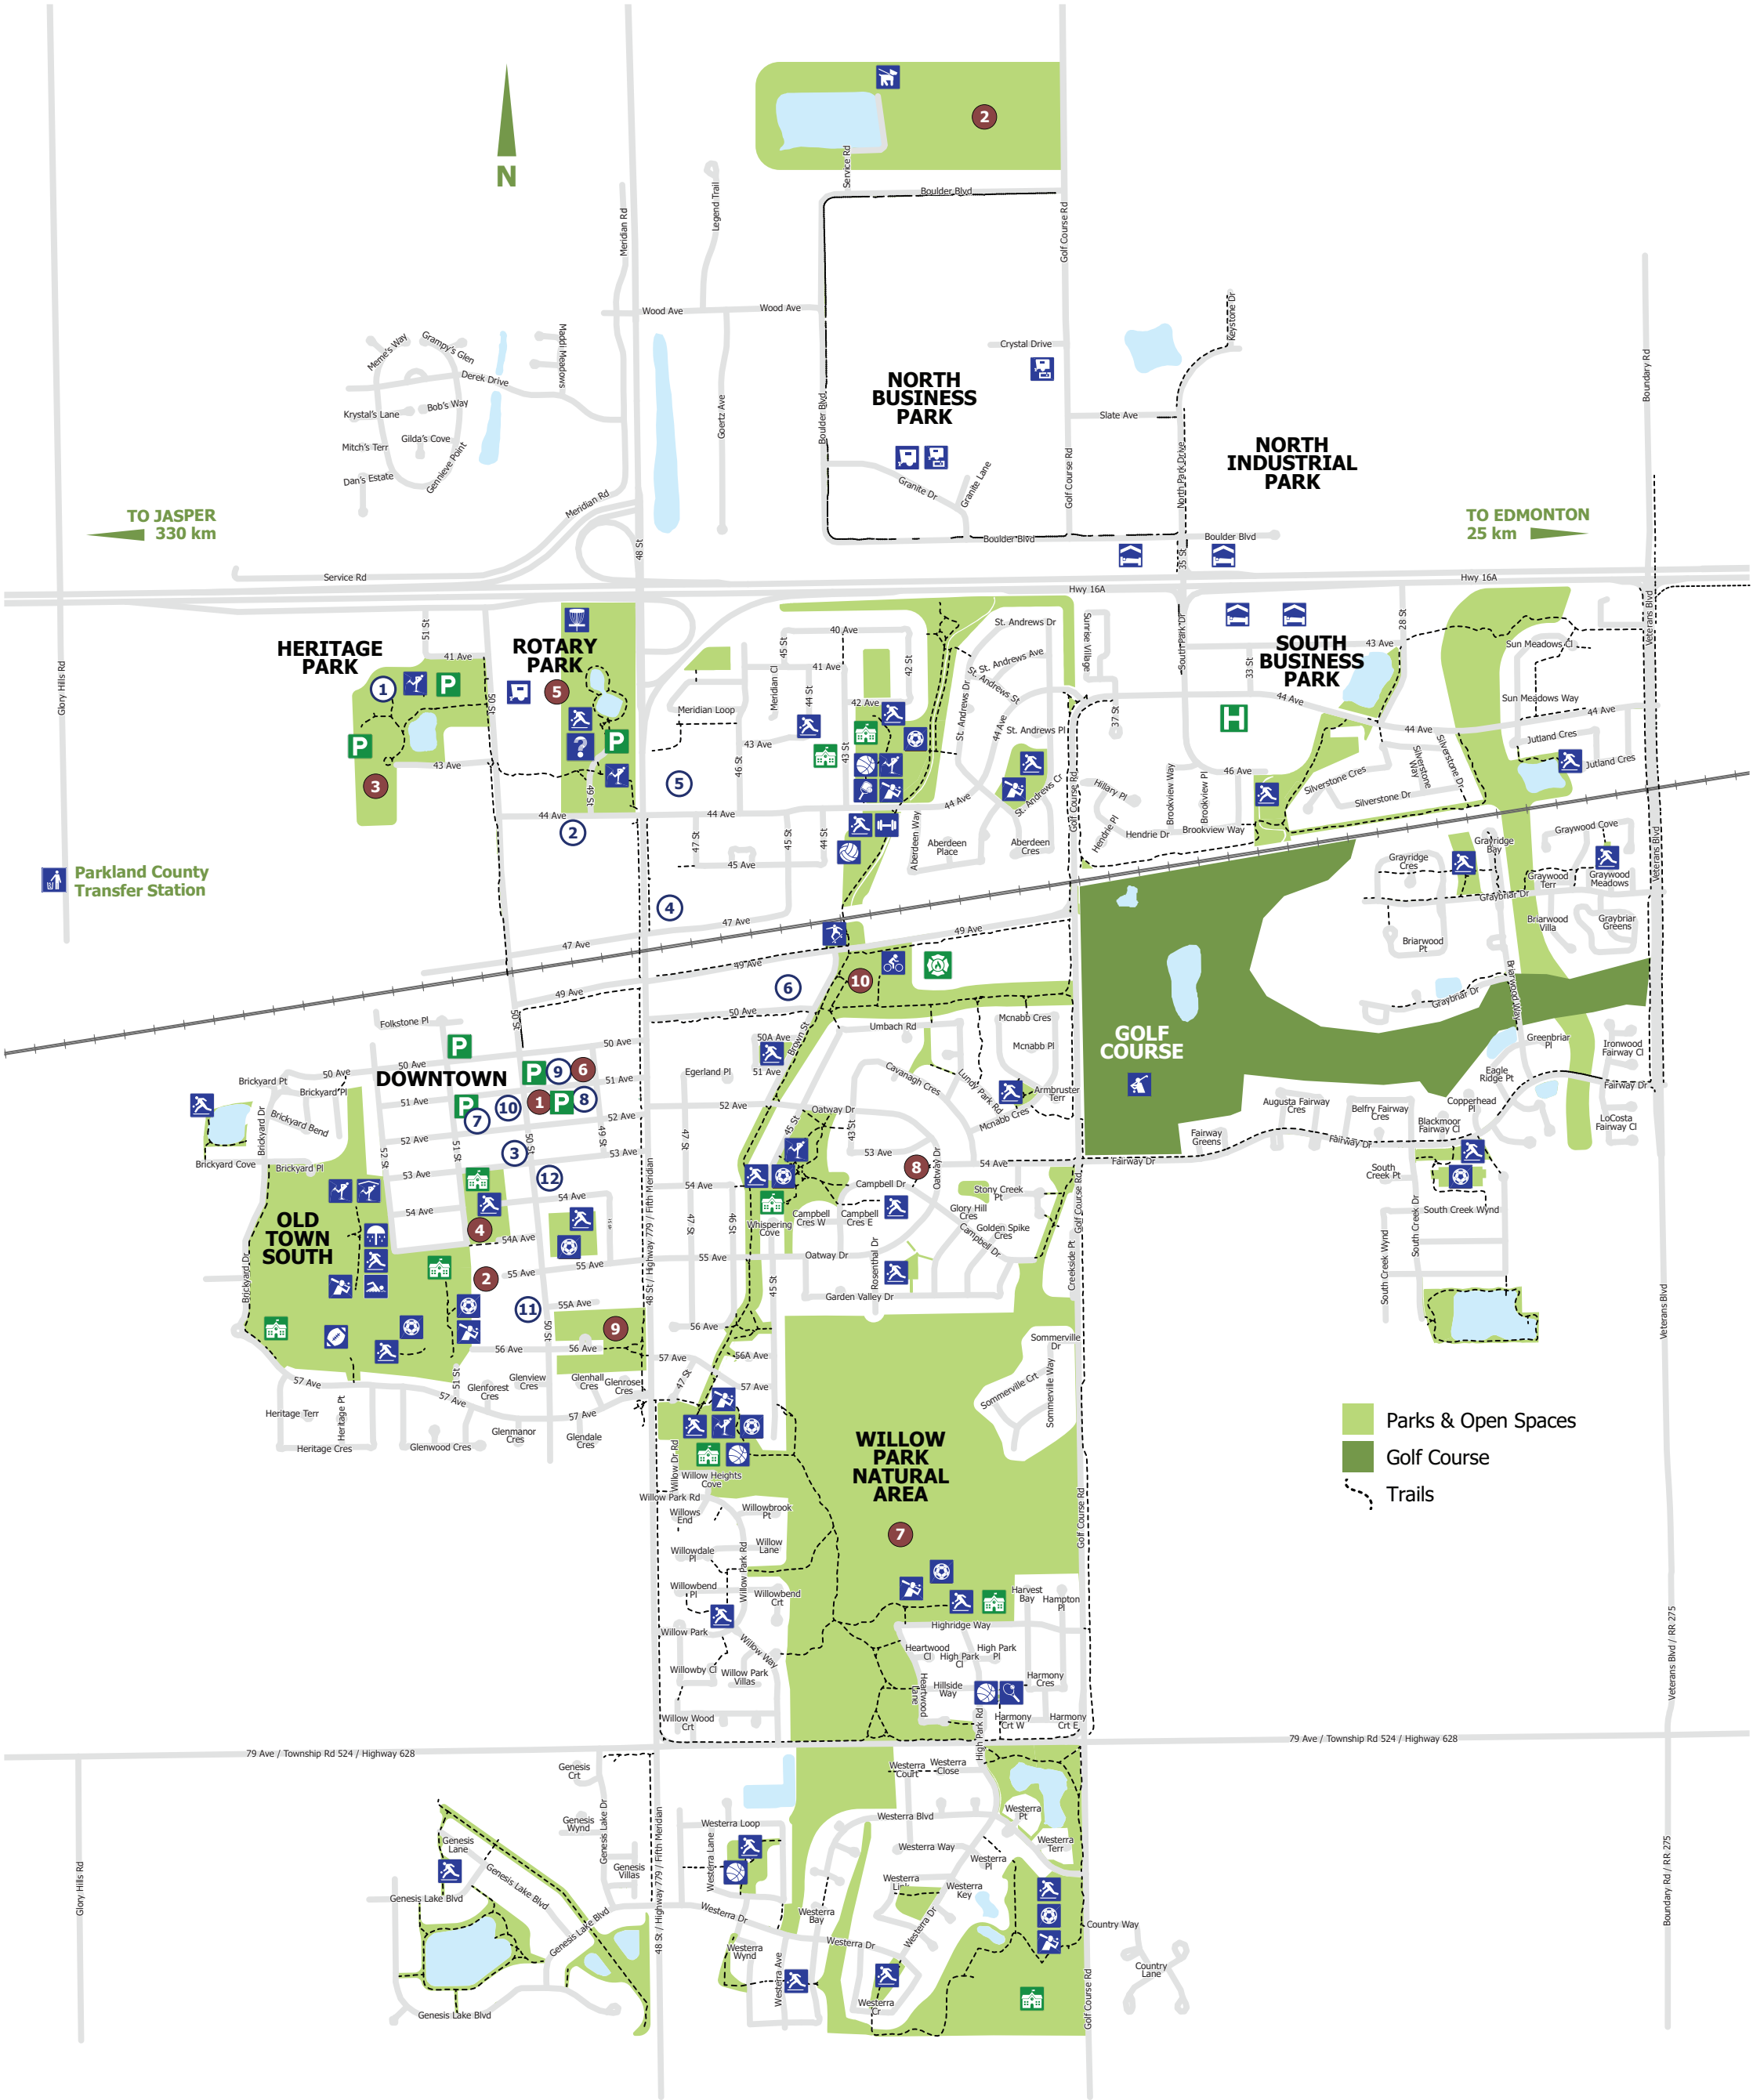

EMERGENCY SERVICES

- WestView Health Centre
  4405 South Park Drive
- Fire Hall
  4300 49 Avenue
- RCMP
  91 Campsite Road, Spruce Grove
  (not included on map)

RECREATION/ SPORTS FACILITIES

- Baseball Diamonds
- Basketball Court
- BMX Track
  4300 49 Avenue
- Dog Rump Creek Disc Golf Course
  4815 44 Avenue
- Golf Course
  18 Fairway Drive
- Glenn Hall Centennial Arena
  5300 52 Street
- Off Leash Dog Park
  969 Boulder Boulevard
- Outdoor Rink
- Pickleball Courts
- Playground
- Skate Park
  4401 49 Avenue

- Spray Park
  5210 55 Avenue
- Sports Field
- Swimming Pool
  5210 55 Avenue
- Tennis Courts
- Beach Volleyball Courts
- Wellness Park
  4210 44 Avenue

COMMUNITY FACILITIES

- 1 Heritage Park
  5100 41 Avenue
- 2 Legion Hall
  4902 44 Avenue
- 3 Library
  5216 50 Street
- 4 Parkland School Division
  4603 48 Street
- 5 Provincial Law Courts
  4711 44 Avenue
- 6 Recycle Centre
  4501 50 Avenue
- 7 Seniors' Drop-In Centre
  5018 51 Avenue
- 8 Youth Centre
  4902 51 Avenue
- 9 Town Hall
  4905 51 Avenue
- 10 Community Centre
  5008 51 Avenue
- 11 Family Connection Centre APFA
  5600 50 Street
- 12 Post Office
  5305 50 Street

POINTS OF INTEREST

- 1 Crooked Pot Gallery
  4912 51 Avenue
- 2 P.E.R.C. Building
  5413 51 Street
- 3 Pioneer Museum
  5120 41 Avenue
- 4 Red Brick Common
  5411 51 Street
- 5 Rotary Park
  4815 44 Avenue
- 6 Shikaoi Park
  4905 51 Avenue
- 7 Willow Park Natural Area
  5707 45 Street
- 8 Oatway Park
  50 Oatway Drive
- 9 Hall Park
  4800 56 Avenue
- 10 Whispering Waters Park
  4505 50 Avenue

VISITOR SERVICES

- 1 Visitor Info Centre
  4815 44 Avenue
- RV Dump Station
  9 Granite Drive
  3200 Golf Course Road
- Accommodation
- Camping/Tenting
- School
- Public Parking